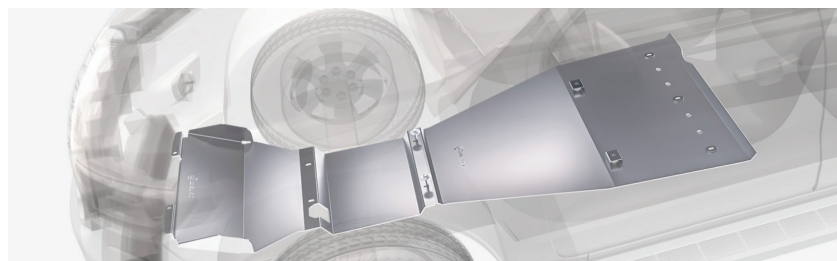

Skid plates

806980, 806982