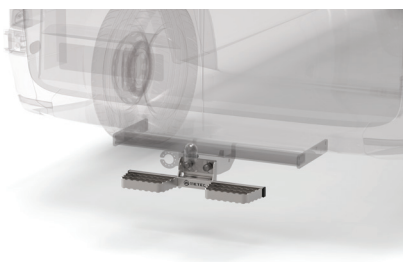

Ford Ranger

Accessories

Ford Ranger

2019—

Metec is the leading European developer of car accessories. We are the only company that offers accessory programmes for manufacturer and all types of utility vehicles.

Lamp holder

806949

Tow step

888419, 888420, 888422

Side board "Offroad"

806962

Cityguard

806950