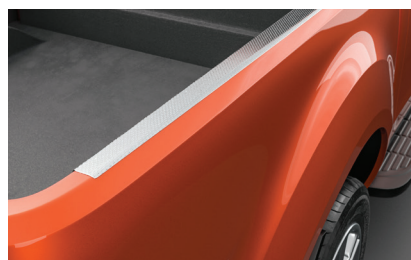

Rollbar

806970, 806975

 Pre-mounted lights

 Different colors

 Fittings for lights with different shape and qty.

Advanced engineering for Your taste!